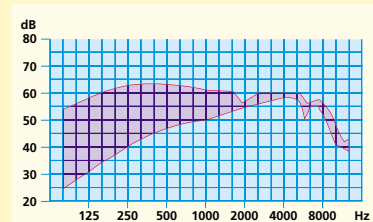

Frekvensgång och bullerundertryckning för Peltor Select mikrofon.

ses. This solution lets the listener hear speech clearly even at noise levels over 115 dB.

Active listening

Active listening means that the Peltor Select “listens” to the ambient noise level. A strong impulse noise is attenuated to a harmless level long before the sound waves reach the ear.

Quick Position

The microphone has a “Quick Position” function that makes it easy to switch the mike from speech to stand-by position.