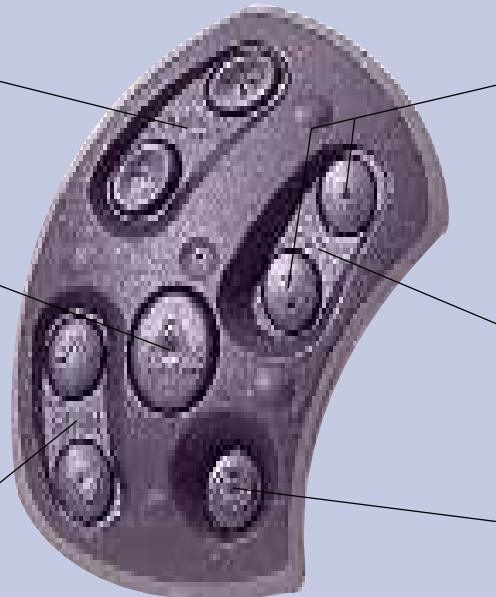

The microphone has a “Quick Position” function that makes it easy to switch the mike from speech to stand-by position.

Volume settings

Plus or minus for higher or lower volume. Continuous adjustment is possible. The last selected volume level is stored when the hearing protector is switched off.

On/Off

Press the button for 2 seconds to turn the hearing protector on or off. Switch between active volume only and combination mode by pressing briefly.

Search

Automatic search. The search continues until the radio locates a station with a strong enough signal. The station is automatically stored on a pre-set channel after 2 seconds.