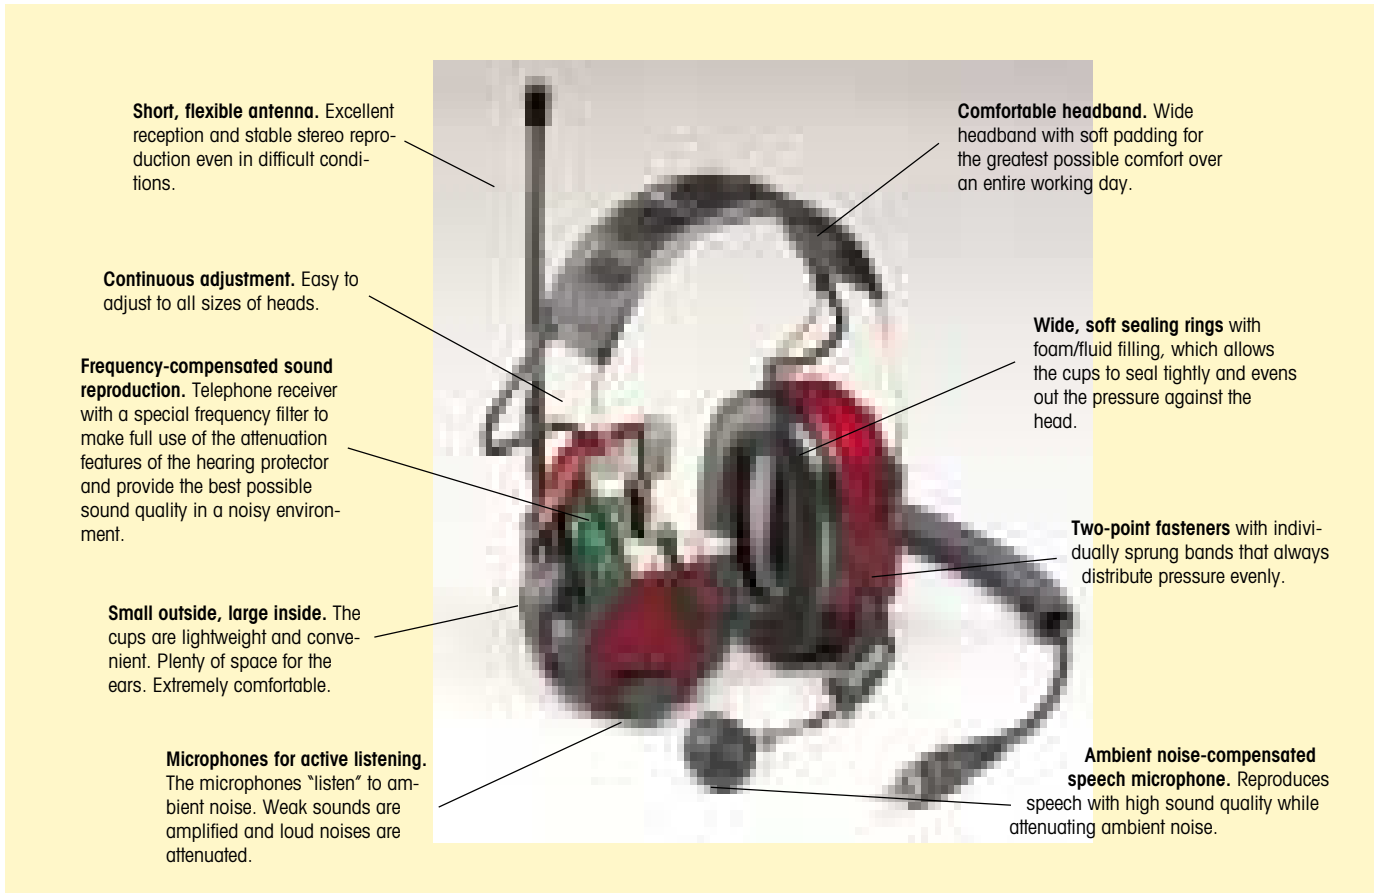

Peltor increases safety, job enjoyment and comfort in your daily work

The Peltor Select hearing protector radio is a little technological wonder with all its functions and features. It is also a comfortable, efficient hearing protector that is well thought-out in every detail.