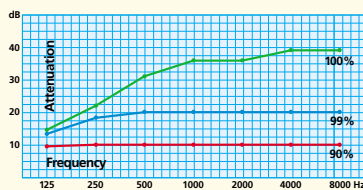

Peltor Select improves your working conditions

The Peltor Select is a very comfortable hearing protector. It lets you enjoy your work, secure in the knowledge that your hearing is safe and you can always be

and are easy to replace. Their life span is approximately 40 hours. The radio has a built-in low-battery warning and switches off automatically if no buttons are pressed for 2 hours.

You can also switch off the active volume function and just listen to the radio.

You can move the mike arm out of your field of view and out of speech range quickly and easily without changing the basic settings. The basic setting of the microphone position is flexible and can be adjusted to individual needs.

Ambient-noise compensated microphone

The microphone, which of course is also in the noisy environment, must reproduce speech with high sound quality while eliminating as much of the ambient noise as possible. We have selected a microphone type that gives the best noise attenuation over the entire speech frequency range, up to 25 dB.

It is also equipped with a special filter that eliminates wind and breathing noi-

These graphs show the level of protection of a hearing protector at 100%, 99% and 90% use in a noisy environment.

reached. It is important to remember that for a hearing protector to provide satisfactory protection in an environment with harmful noise levels, it must be worn 100% of the time. Failure to wear a hearing protector just a few minutes a day can cause permanent hearing loss. This is why it is so important that the hearing protector is comfortable and pleasant to wear.

Radio with many functions

The FM stereo radio has a system for simple, quick searching of stations. It can store up to four pre-selected stations. You can set the balance between radio and ambient sounds. When an external audio signal comes in, the radio function is switched off and the volume is controlled by the external source. The batteries are placed in the left cup

Senses the sound level

Active listening means that the Peltor Select “listens” to the ambient noise level. An electronic “vent” attenuates loud impulse noises to a harmless level long before the sound waves reach the ear. When the sound level in the environment returns to a harmless level, the “vent” opens again.

In this position, ambient sounds are actively amplified. Weak sounds can be amplified up to 10 times in comparison with conventional hearing protectors. Alarms, warning signals or cries are easy to hear. Since the Peltor Select is stereo, you also hear the direction of the sound. The Peltor Select mimics the ear’s natural recognition.

Complete two-way communication

Since the Peltor Select can be connected to a telephone or communication radio, you can always be reached, even when you are listening to the radio.

Some models even have a microphone that can be used with a hands-free kit or separate adapter for complete two-way communication.

The microphone has a “Quick Position” function that makes it easy to switch the mike from speech to stand-by position.